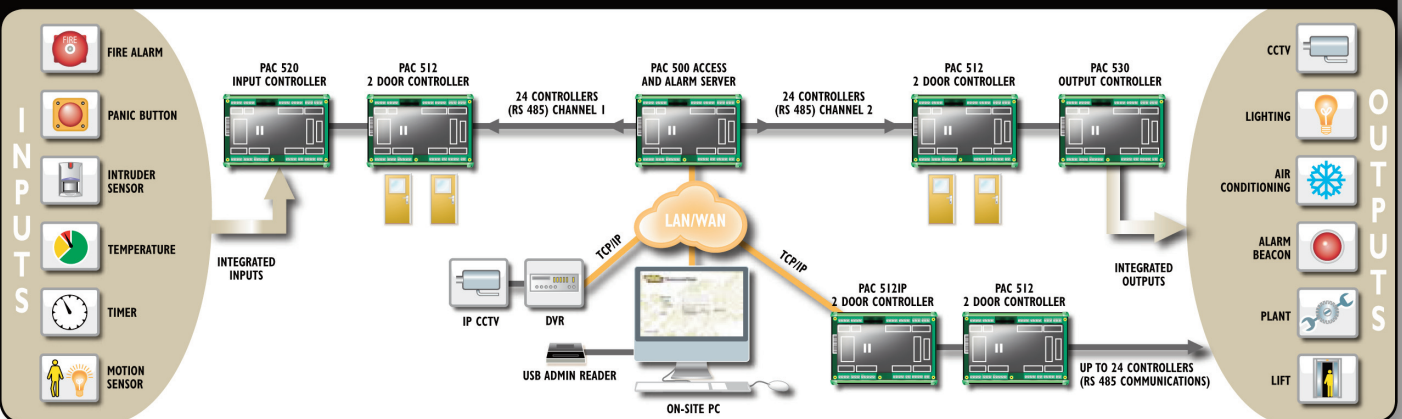

Simple System Configuration using PC Interface

Typical Integrated System Configuration

www.pac.co.uk/securenet