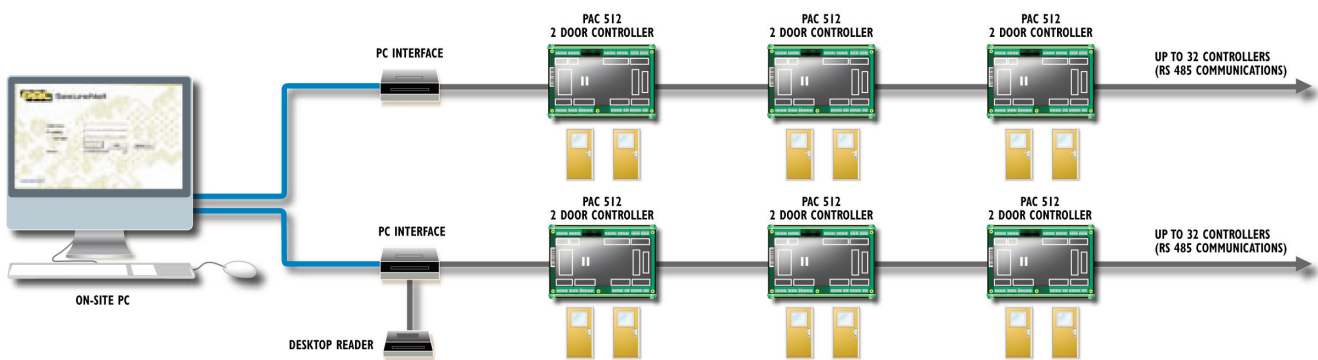

Simple System Configuration using PC Interface

Typical Integrated System Configuration

www.pac.co.uk/securenet